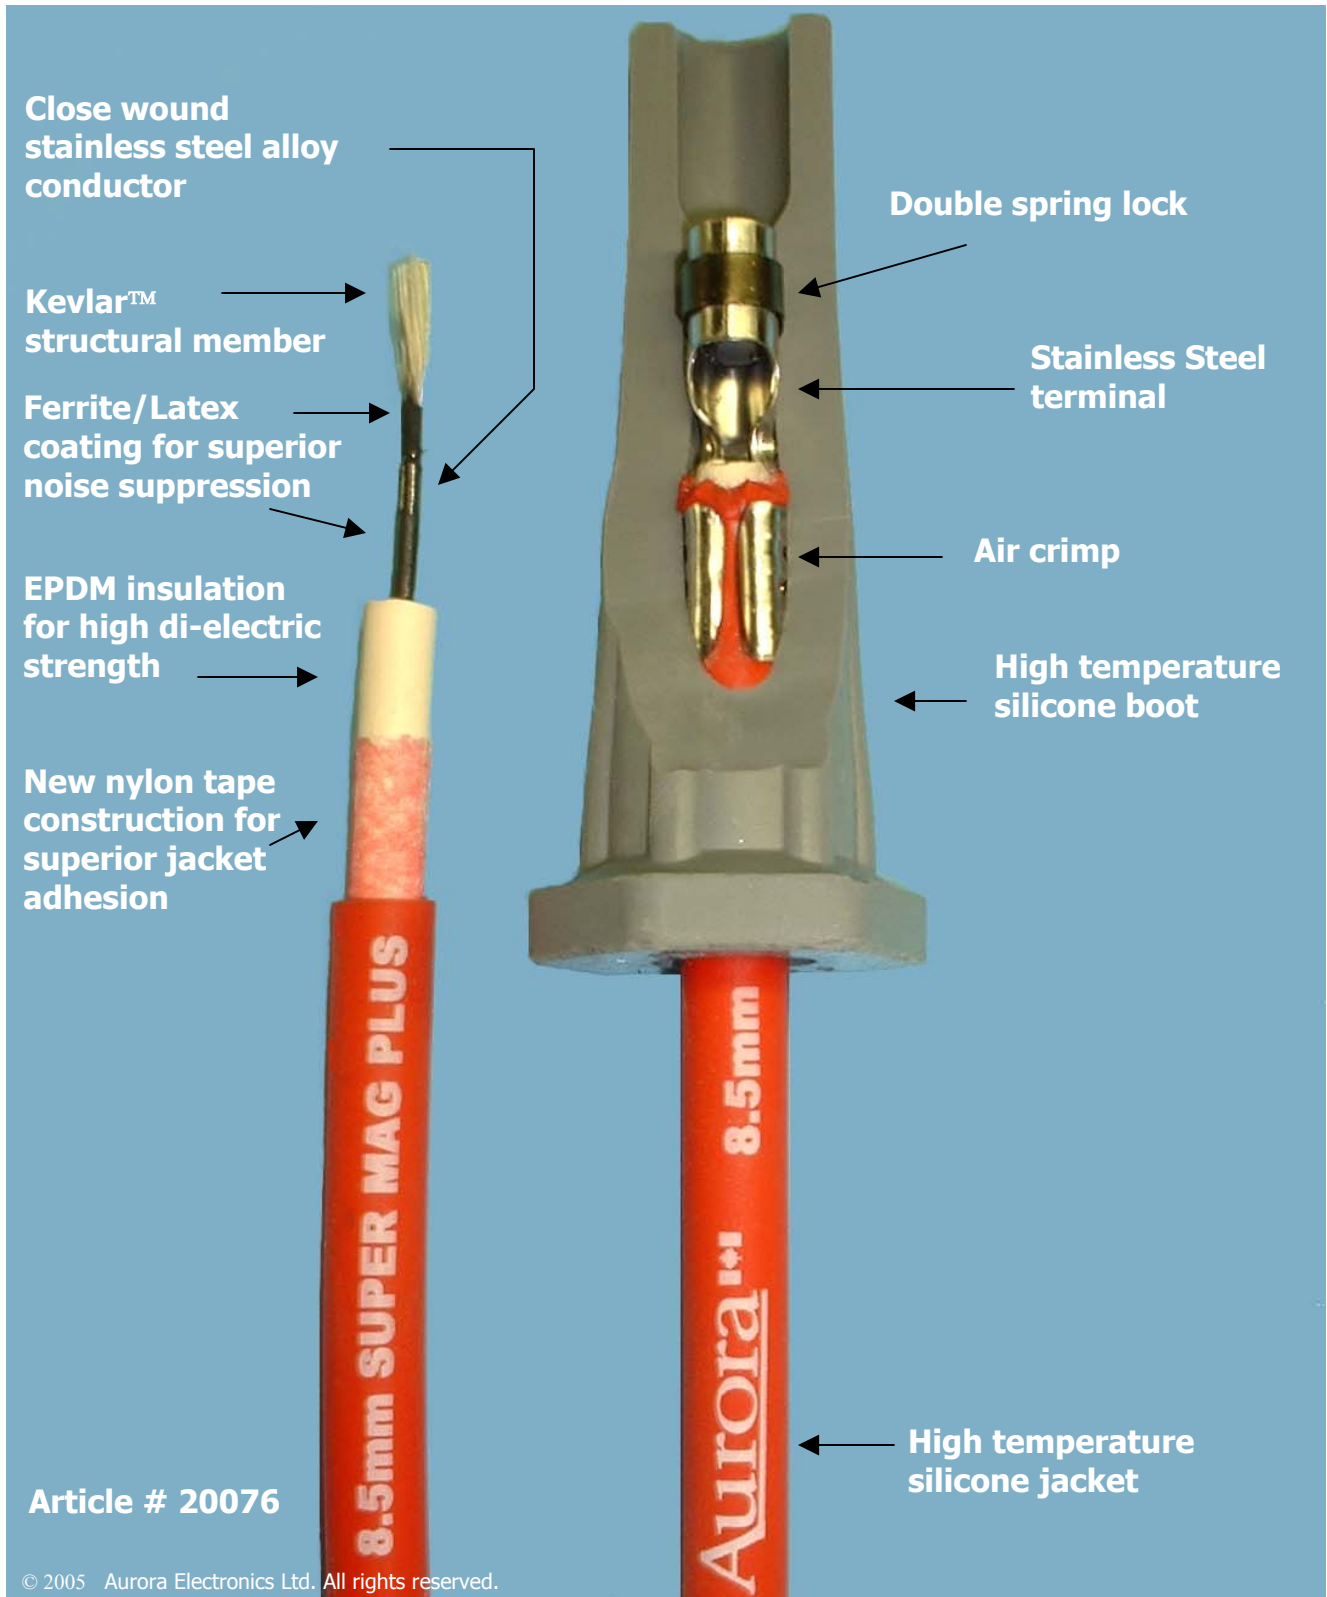

AURORA SPARK PLUG WIRE CONSTRUCTION

Article # 20076