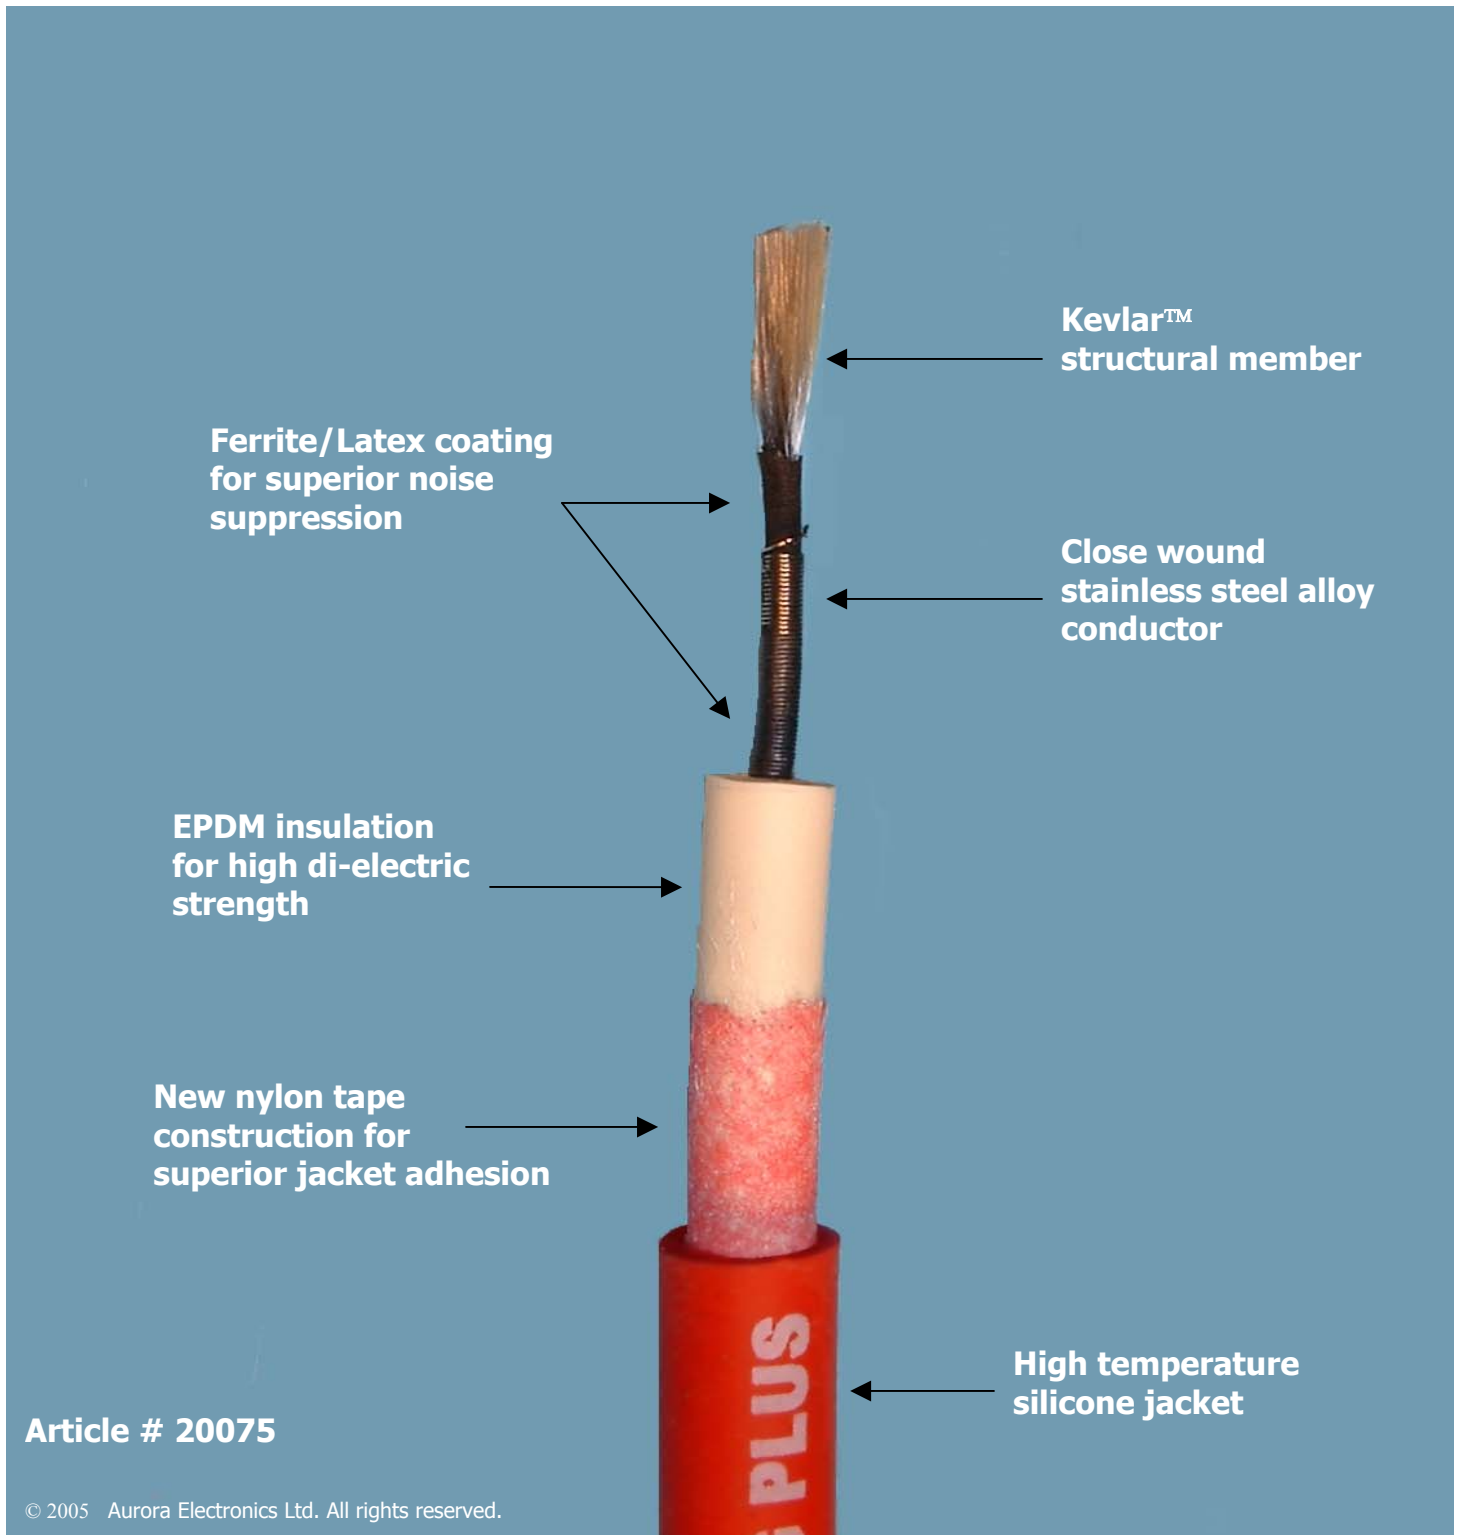

## AURORA SUPER MAG PLUS WIRE CONSTRUCTION

Article # 20075